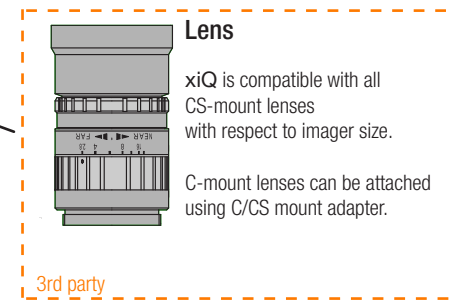

MQ-BRACKET-T

xiQ series tripod mounting bracket with 1/4-20 thread
Use 4x SROB-M2x4-CUST screws for mounting
Bracket can be mounted on the bottom or top side of the camera.