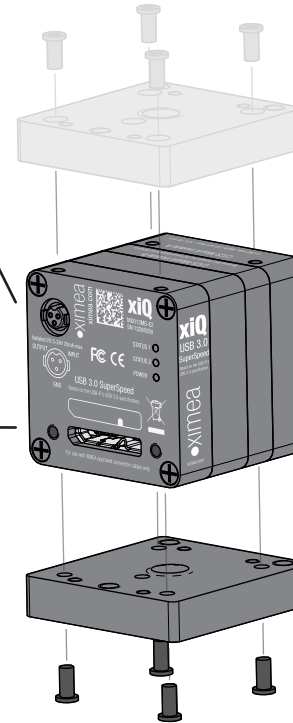

**U3PE-FL1009**  
PCI express x1 Gen2 adapter,  
2x USB 3.0 ports, Fresco  
Logic FL1009

**U3PE-D720202**  
PCI express x1 Gen2 adapter,  
2x USB 3.0 ports, Renesas  
D720202

**CBL-MQSYNC-3M0**  
3.0m MQ series sync pigtail cable, thread lock, 3 poles:  
ground, Trigger In, Strobe Out

**CBL-U3-3M0**  
3.0m USB 3.0 cable with thumbscrews on Micro B connector

**CBL-U3-5M0**  
5.0m USB 3.0 cable with thumbscrews on Micro B connector

**CBL-U3-8M0**  
5.0m USB 3.0 cable with thumbscrews on Micro B connector

**CBL-U3-xMOX**  
Same as three above with thumbscrews on both connectors

**CBL-U3A-10M0**  
10.0m USB 3.0 cable, active cable repeater

**CBL-U3A-15M0**  
15.0m USB 3.0 cable, active cable repeater

**CBL-U3A-20M0**  
20.0m USB 3.0 cable, active cable repeater

### MQ-BRACKET-T

xiQ series tripod mounting bracket with 1/4-20 thread  
Use 4x SROB-M2x4-CUST screws for mounting  
Bracket can be mounted on the bottom or top side of the camera.