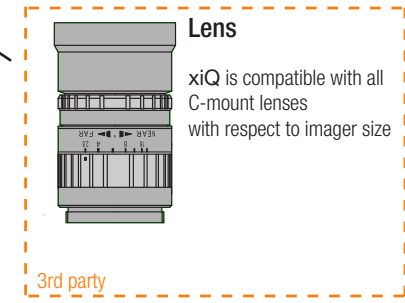

**CBL-U3-xMOX**  
Same as three above with thumbscrews on both connectors

**CBL-U3A-10M0**  
10.0m USB 3.0 cable, active cable repeater

**CBL-U3A-15M0**  
15.0m USB 3.0 cable, active cable repeater

**CBL-U3A-20M0**  
20.0m USB 3.0 cable, active cable repeater

### xiQ C-mount configuration:

MODEL	RES.	FPS	B/C	DIMENSION[mm]*
MQ003MG-CM	648x488	300fps	B/W	25.4x25.4x24.6
MQ003CG-CM	648x488	300fps	Color	25.4x25.4x24.6
MQ013MG-E2	1240x1024	60fps	B/W	25.4x25.4x26.7
MQ013CG-E2	1240x1024	60fps	Color	25.4x25.4x26.7
MQ013MG-ON	1240x1024	150fps	B/W	25.4x25.4x26.7
MQ013CG-ON	1240x1024	150fps	Color	25.4x25.4x26.7
MQ022MG-CM	2048x1088	180fps	B/W	25.4x25.4x30.7
MQ022CG-CM	2048x1088	180fps	Color	25.4x25.4x30.7
MQ042MG-CM	2048x2048	90fps	B/W	25.4x25.4x30.7
MQ042CG-CM	2048x2048	90fps	Color	25.4x25.4x30.7

\* WxHxL. Dimensions are for the C-mount configuration  
CS mount configuration is 5mm shorter

\* WxHxL. Dimensions are for the Cs-mount configuration  
C mount configuration is 5mm longer